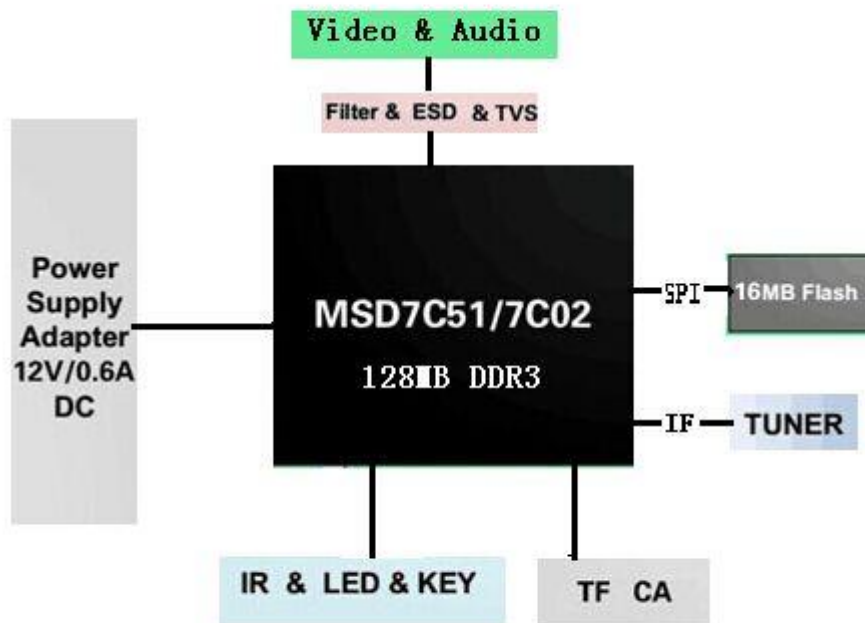

INOTECH make DVB-C
MPEG-4 HD Set Top
Box with MSD7C02
Specification

Architectural Overview

Diagram of INOTECH HD MSD7C02 Model

Software General Features

Items	Features
Operating System	e-cos
CA Type	Card onboard
CA system	NSTV
Language	English
PAL/NTSC	PAL/NTSC
Video Mode	4:3/ 16:9
Display Mode	Pan /Scan/Letterbox
Audio Track	Stereo/Mix/Left/Right

EPG	7 days*24 hours Electronic Program Guide (EPG)
Parental Rating	Support Channel Control
SW Upgrade	OTA

Hardware Specification

Chipset

Items	Features
Main Chipset	MSD7C02/MSD7C51
Maximum performance	1200 DMIPS
SDRAM Memory	1*PC 128MByte DDR3 (In Main Chipset)
Flash Memory	1*PC 16MByte Nor Flash

Demodulator

Items	Features
Demodulator IC	Embedded in Main Chipset
Demodulation	16,32,64,128,256 QAM
Symbol Rate	1 MS/s – 7.2 MS/s

Video Decode

Items	Features
Video Decode	MPEG-2 MP@HL, ISO/IEC 14496-2 MPEG-4 SP and ASP video decoding, H.264 main and high profile up to level 4.1 video decoding
Aspect Ratio	4:3, 16:9
Video Resolution	Up to 1080p@30fps
Video Format	PAL/NTSC

Items	Features
Control Picture	
Key	45 Keys
Battery Type	2 * 1.5V AAA

Power supply

Items	Features
DC Input	12V/0.6A DC Adapter
Supply Mode	External
AC Input	90V~300V

Power Line Length	1.5m
Plug Type	India
Power Consumption	7.2W MAX